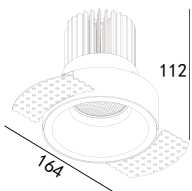

# Recessed ceiling light

## ALYA COB Downlight Trimless

UGR<19

white grey black

↻ 110(Cut out)