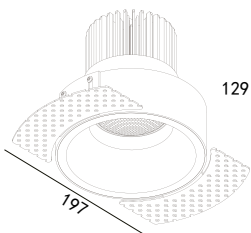

LIGHT DISTRIBUTION

For 3000k