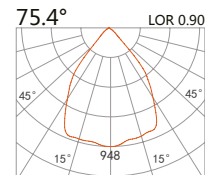

LIGHT DISTRIBUTION

For 3000k